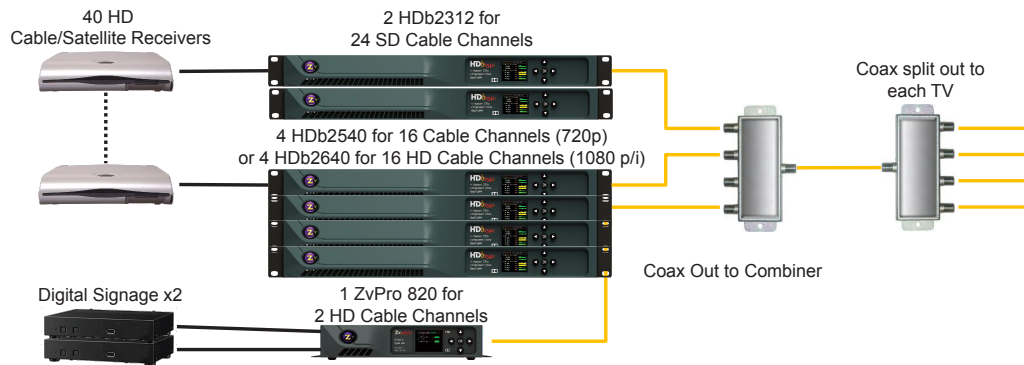

### 42 Channel HD Head-end

- 40 Channels Digital HD (1080 p/i)
- 2 Channels Digital Signage (1080 p/i)

### 42 Channel Hybrid Head-end

- 24 Channels Digital SD (480/576)
- 16 Channels Digital HD (720 or 1080)
- 2 Channels Digital Signage (720 or 1080)

### 38 Channel SD Head-end

- 36 Channels Digital SD (480/576 p/i)
- 2 Channels Digital Signage (720p or 1080 p/i)