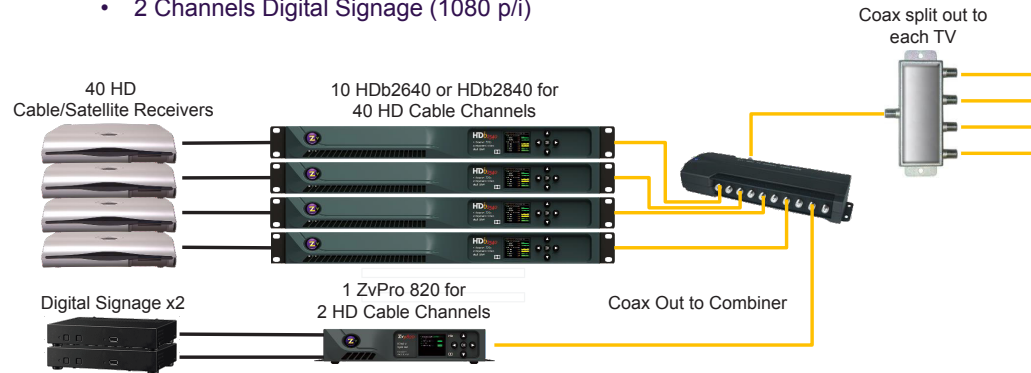

### 42 Channel HD Head-end

- 40 Channels Digital HD (1080 p/i)
- 2 Channels Digital Signage (1080 p/i)

### 42 Channel Hybrid Head-end

- 24 Channels Digital SD (480/576)
- 16 Channels Digital HD (720 or 1080)
- 2 Channels Digital Signage (720 or 1080)

### 38 Channel SD Head-end

- 36 Channels Digital SD (480/576 p/i)
- 2 Channels Digital Signage (720p or 1080 p/i)